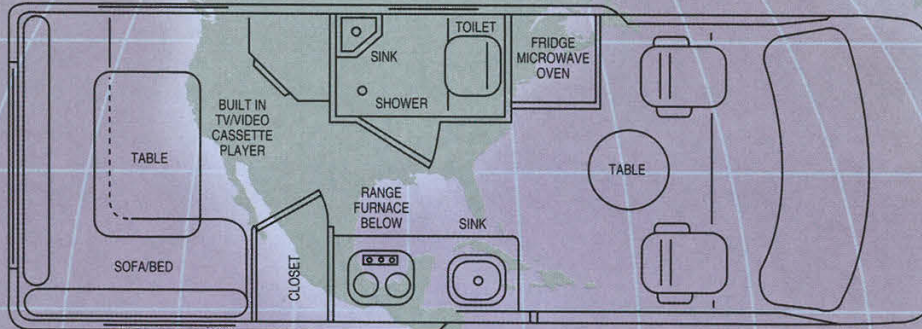

The EXCEL Wide Body is a full six inches wider than conventional Van Motorhomes giving you more comfort and maneuverability than ever before.

WIDE OPEN & SPACIOUS

Whether you are traveling across the country or going to the corner store. You'll be impressed by the easy handling, exceptional fuel economy and pure driving satisfaction. It's the *PLEASURE-WAY* to travel.

The **EXCEL Wide Body** features our rear livingroom design. The L-shaped sofa across the back easily converts into a full 54"x79" double bed. One of the largest double beds found in a Van Motorhome! Two seat belts are also installed in the sofa giving you the convenience to carry additional passengers.

A built in TV/VCR adds to all the comforts of home already found in the **EXCEL Wide Body**.

A Private Enclosed Bathroom is an identifying feature in PLEASURE-WAY Van Motorhomes. With the extra width found in the **EXCEL**, the Private Bathroom is now larger than ever. Flush water toilet, shower, second sink and medicine cabinet are conveniently located in the center of the coach.